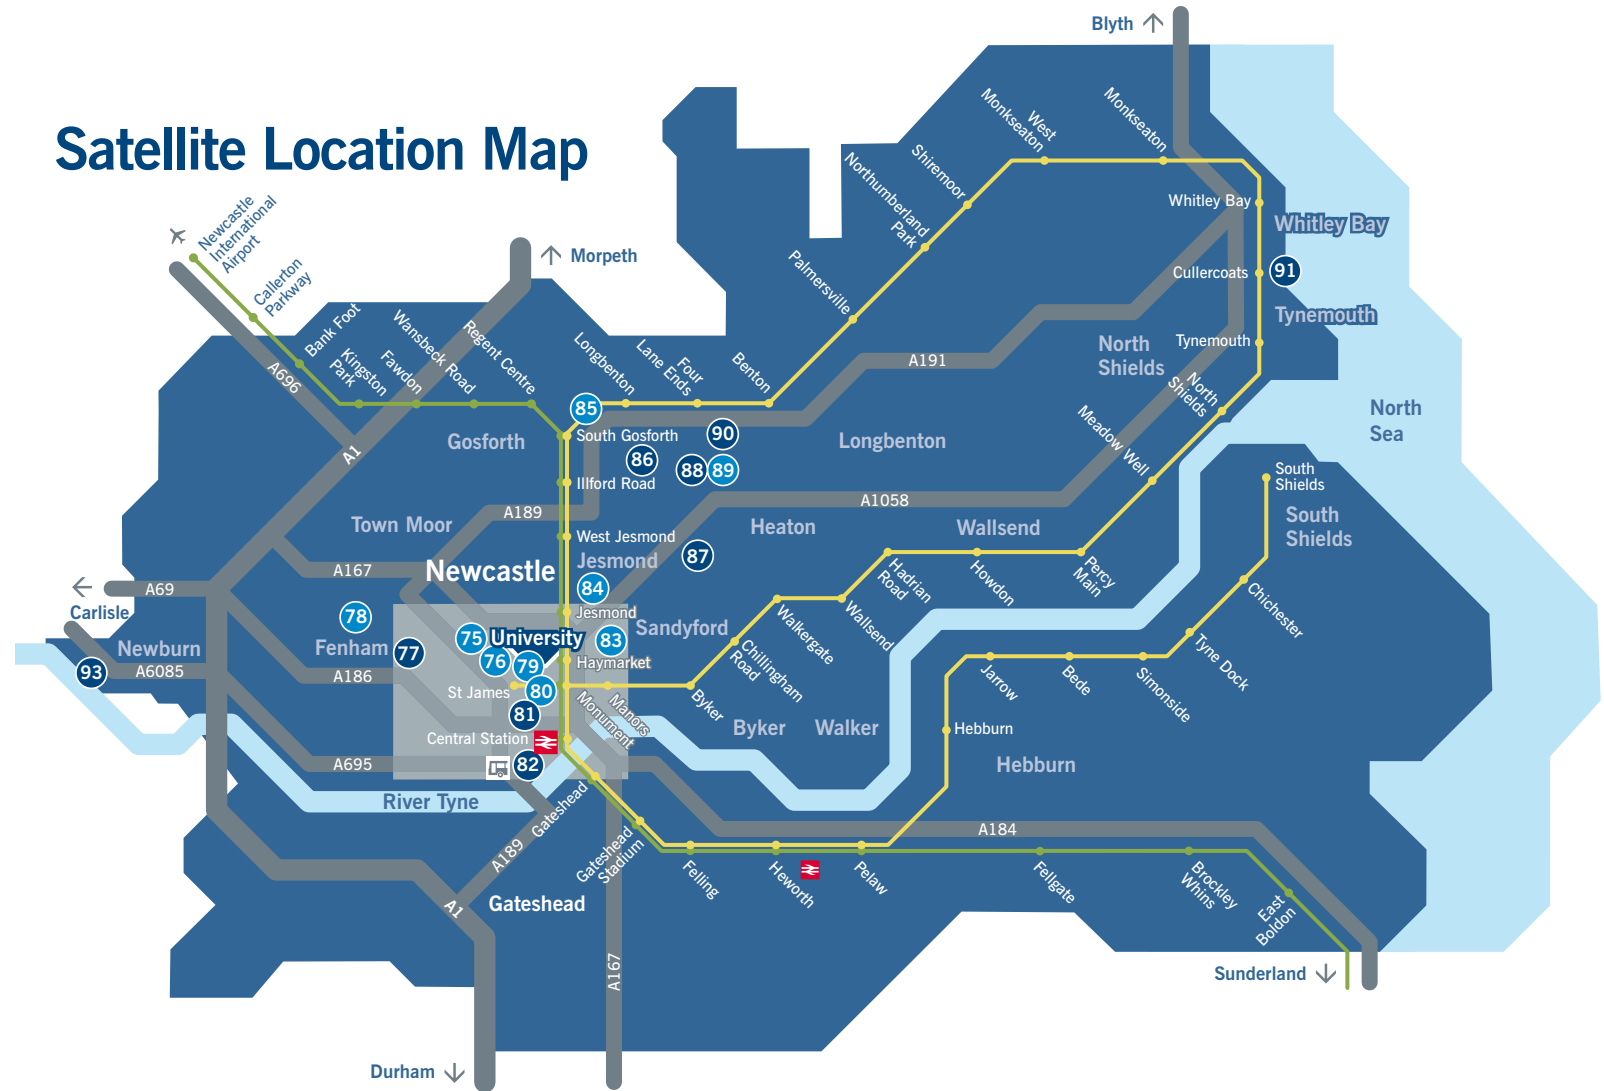

Satellite Location Key

85	Bowsden Court	NE3 1RR
77	Campus for Ageing and Vitality	NE4 5PL
75	Castle Leazes and Castle Court	NE2 4NY
88	Cochrane Park Sports Ground	NE7 7JX
91	Dove Marine Laboratory	NE30 4PZ
84	Easton Flats	NE2 4DY
86	Freeman Hospital	NE7 7DN
87	Heaton Sports Ground	NE6 5QQ
89	Henderson Hall	NE7 7UY
82	Institute for Human Genetics and NESCI	NE1 4EP
76	Leazes Parade	NE2 4LB
79	Leazes Terrace	NE1 4LY
90	Longbenton Sports Ground	NE6 4NU
80	Magnet Court	NE1 4SN
93	Newburn Water Sports Centre	NE15 8NL
81	Newcastle University Business School	NE1 4JH
78	St Mary's College	NE4 9YH
83	Victoria Hall	NE2 1XH

Key

	Green Metro Line (between Newcastle International Airport and Sunderland)
	Yellow Metro Line (between South Shields and the coast)
	City Centre
	Newcastle University
	Main Line Rail station
	Coach Station

Satellite Location Map