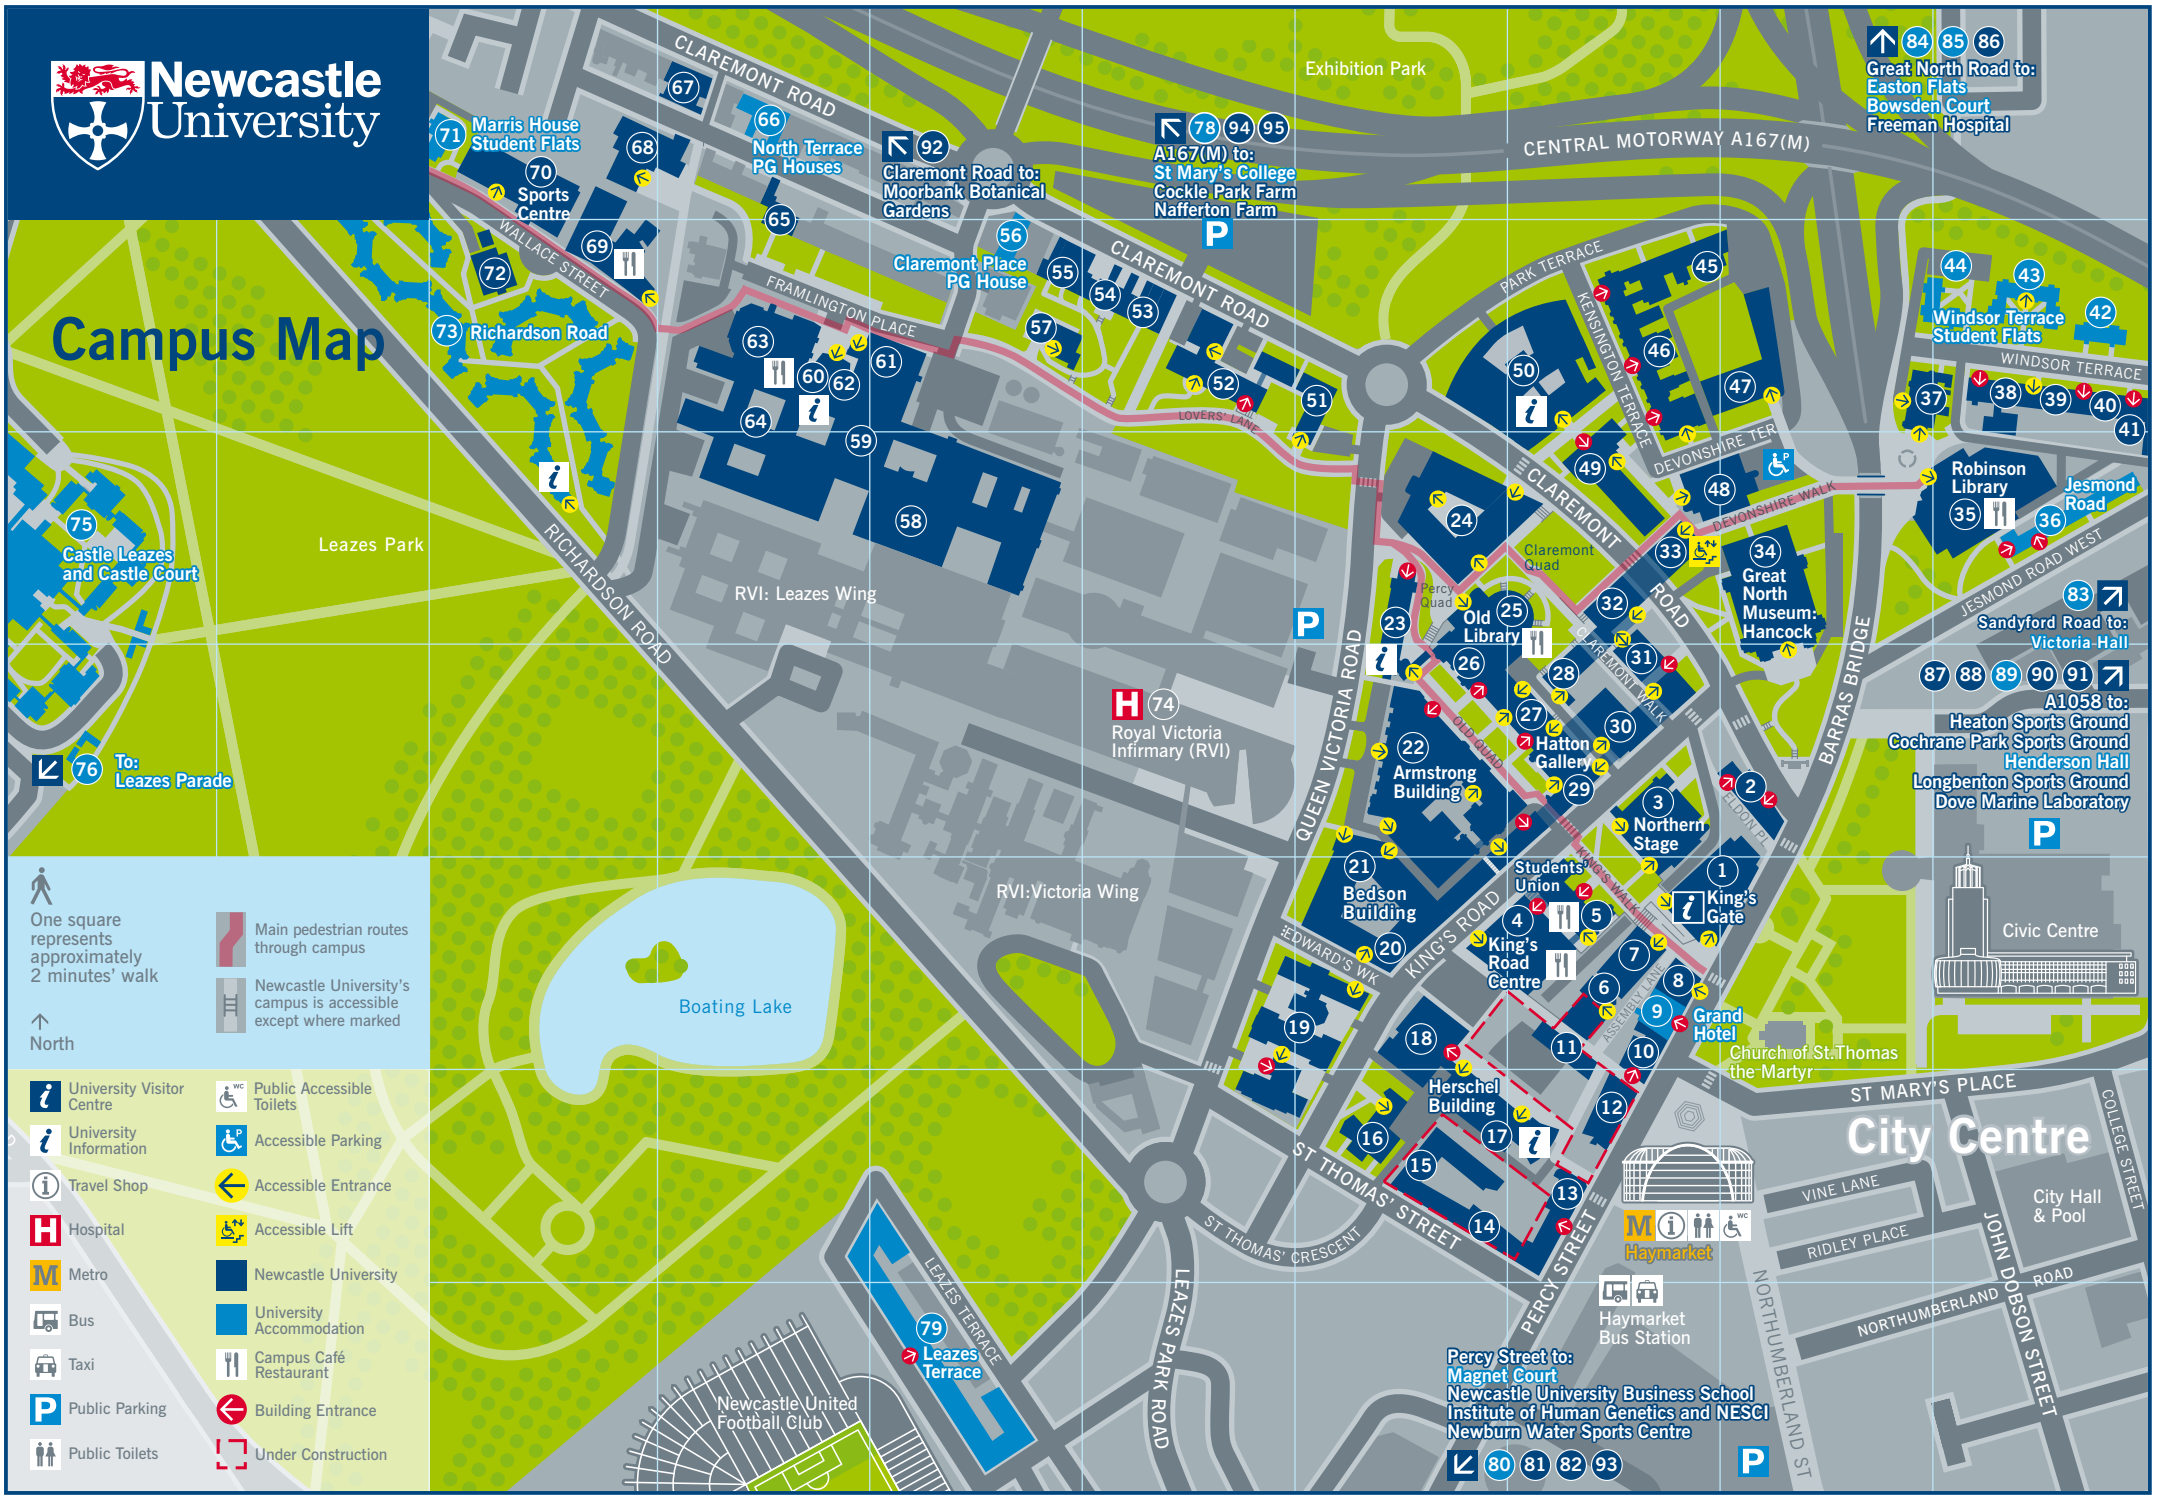

City Centre Map

 One square represents approximately 4 minutes' walk
 North

- | | |
|--|---|
|  Railway Station |  University Visitor Centre |
|  Metro |  Newcastle University |
|  Bus |  University Accommodation |
|  Taxi |  Travel Shop |
|  Public Parking |  Hospital |
|  Accessible Parking | |

A695/6085 to:
Newburn Water Sports Centre

A1058 to:
 Heaton Sports Ground
 Cochrane Park Sports Ground
 Henderson Hall
 Longbenton Sports Ground
 Dove Marine Laboratory

Campus Map

 One square represents approximately 2 minutes' walk
 Main pedestrian routes through campus
 Newcastle University's campus is accessible except where marked
 North

 84 85 86
 Great North Road to:
 Easton Flats
 Bowsden Court
 Freeman Hospital

 78 94 95
 A167(M) to:
 St Mary's College
 Cockle Park Farm
 Naifferton Farm

Windsor Terrace
 Student Flats
 WINDSOR TERRACE
 44 43 42
 37 38 39 40 41

Sandyford Road to:
 Victoria Hall
 87 88 89 90 91

A1058 to:
 Heaton Sports Ground
 Cochrane Park Sports Ground
 Henderson Hall
 Longbenton Sports Ground
 Dove Marine Laboratory

Civic Centre
 City Hall & Pool
 JOHN DOBSON STREET
 NORTHUMBERLAND ST