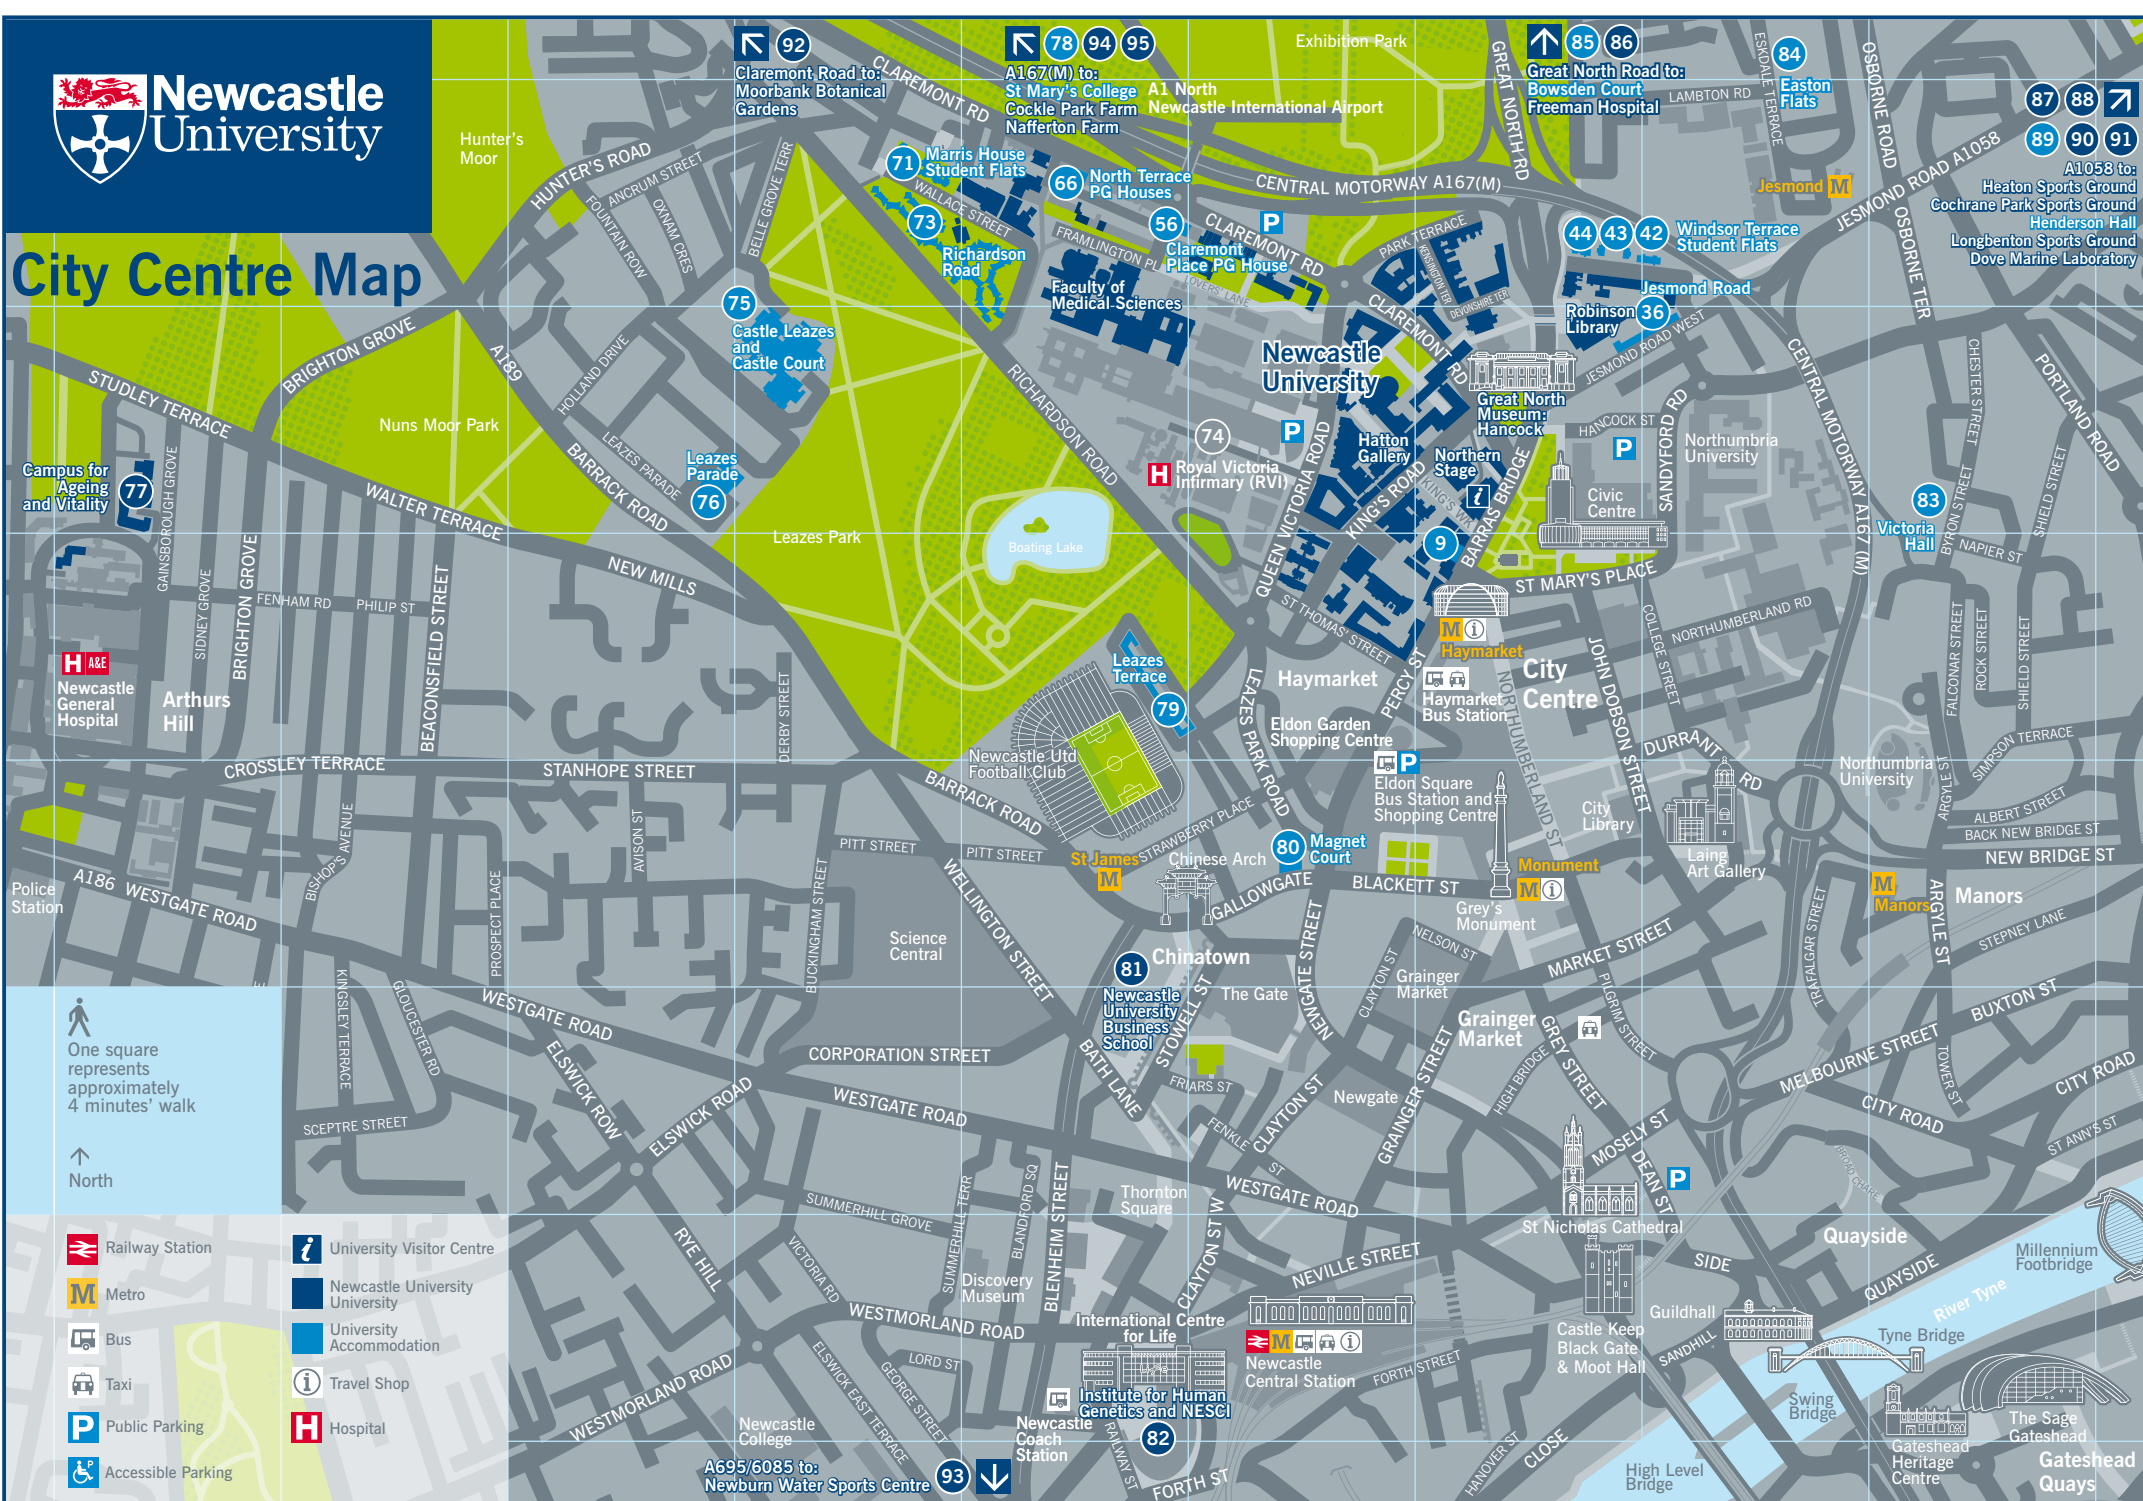

City Centre Map

 One square represents approximately 4 minutes' walk
 North

- | | |
|--|---|
|  Railway Station |  University Visitor Centre |
|  Metro |  Newcastle University |
|  Bus |  University Accommodation |
|  Taxi |  Travel Shop |
|  Public Parking |  Hospital |
|  Accessible Parking | |

A695/6085 to:
Newburn Water Sports Centre

A1058 to:
 Heaton Sports Ground
 Cochrane Park Sports Ground
 Henderson Hall
 Longbenton Sports Ground
 Dove Marine Laboratory

Campus Map

 One square represents approximately 2 minutes' walk
 Main pedestrian routes through campus
 Newcastle University's campus is accessible except where marked
 North

 84 85 86
 Great North Road to:
 Easton Flats
 Bowsden Court
 Freeman Hospital

 78 94 95
 A167(M) to:
 St Mary's College
 Cockle Park Farm
 Naifferton Farm

Windsor Terrace
 Student Flats
 WINDSOR TERRACE
 44 43 42
 37 38 39 40 41

Sandyford Road to:
 Victoria Hall
 87 88 89 90 91

A1058 to:
 Heaton Sports Ground
 Cochrane Park Sports Ground
 Henderson Hall
 Longbenton Sports Ground
 Dove Marine Laboratory

Civic Centre
 City Hall & Pool
 JOHN DOBSON STREET
 NORTHUMBERLAND ST